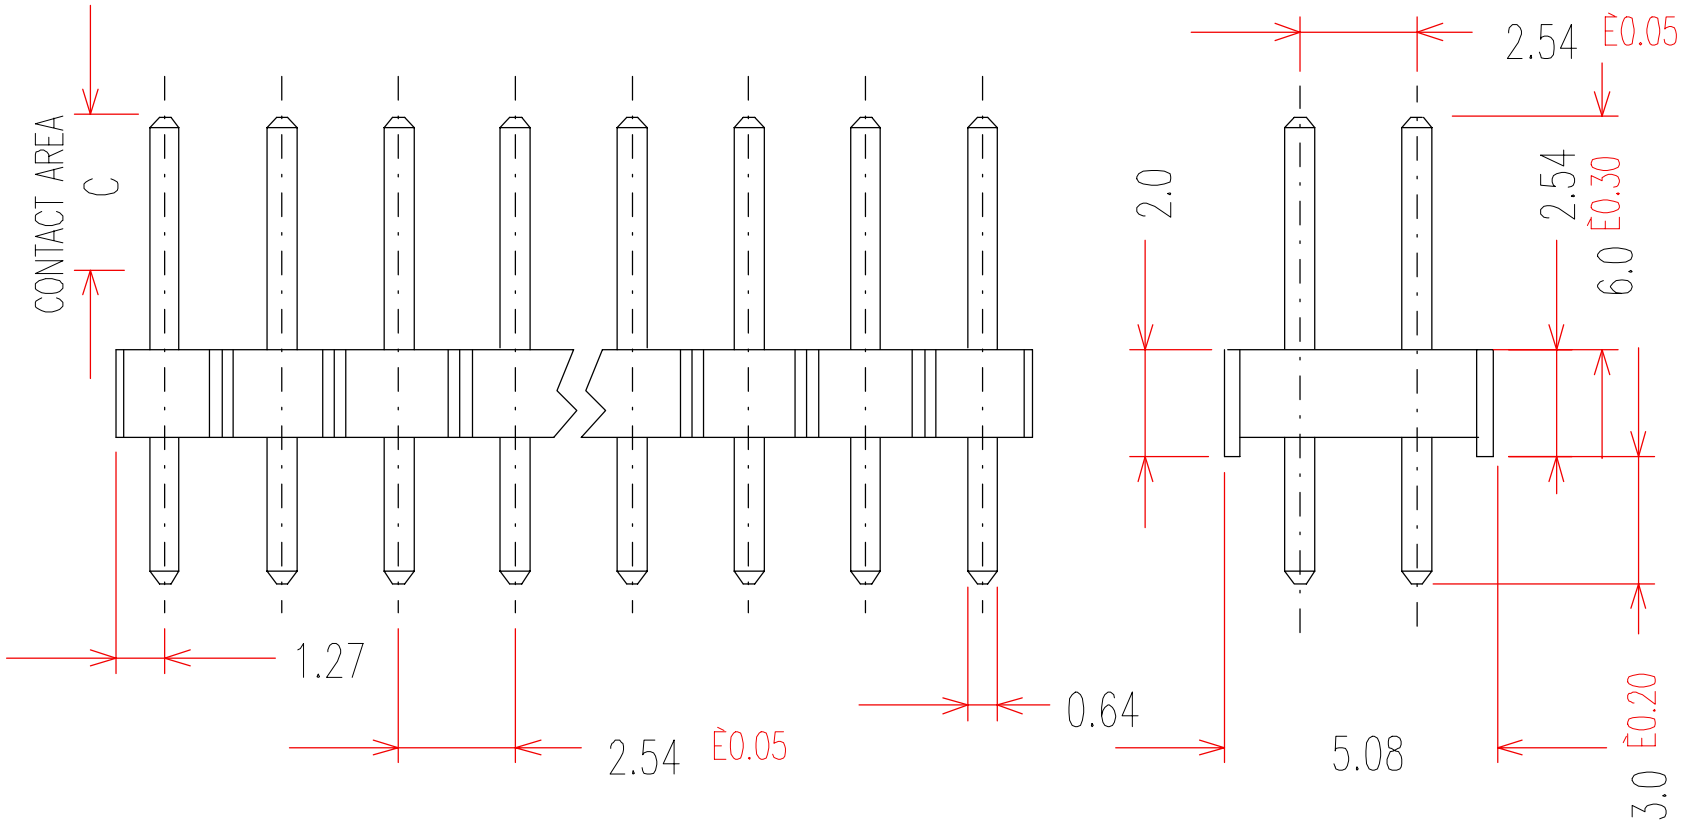

CUSTOMER DRAWING ONLY

Drawn By: LJ, H	Checked By: PFR	Material: Insulator: Polyester UL94V-0 Contact: Brass	Chupond America, Inc. 6168 Greenhill Rd., New Hope, PA 18938-9630, USA	
Drawn: 10/25/94	Scale: None	Plating: Flash gold	TITLE: DUAL ROW 2.54mm HEADERS	
Released: 10/25/94	Sheet 1 of 1	Tolerances: ± 0.125mm; ± 0.25mm; and ±2°	ENG. #: 0300-1-XX-S-G-02 ("XX= Number of Positions)	Rev.