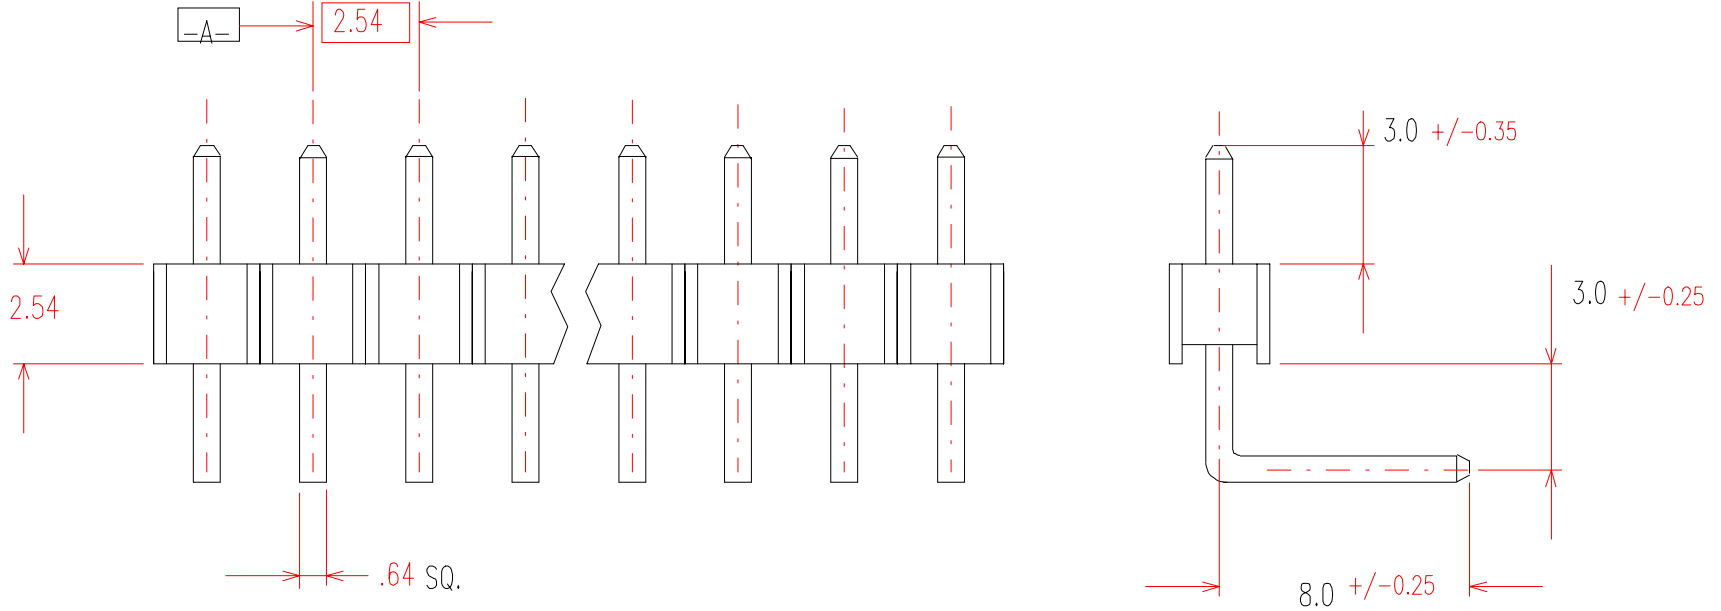

CUSTOMER DRAWING ONLY

Drawn By: LJ, H	Checked By: PFR	Material: Glass-filled Polyester UL94V-0 Pins: Phosphor Bronze	 Chupond America, Inc. 6168 Greenhill Rd., New Hope, PA 18938-9630, USA	
Drawn: 05/25/95	Scale: None	Plating: Flash Au		TITLE: SINGLE ROW R/A PIN
Released: 05/25/95	Sheet 1 of 1	Tolerances: ± 0.125mm; ± 0.25mm; and ±2°		ENG. #: 0300-1-XX-R-05 (XX = NUMBER OF PINS)