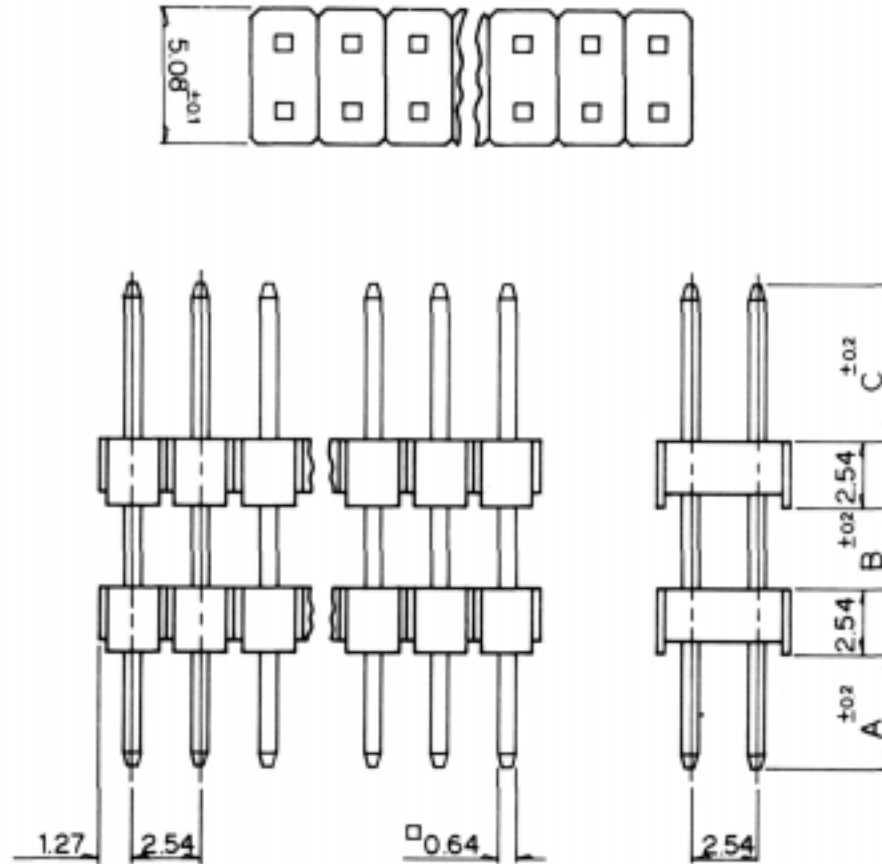

CUSTOMER DRAWING ONLY

Drawn By: LJ, H	Checked By: PFR	Material: Insulator: PBT Contact: Brass	CAI Chupond America, Inc. 6168 Greenhill Rd., New Hope, PA 18938-9630, USA
Drawn: 9/23/94	Scale: None	Plating: Au over Ni	
Released: 9/25/94	Sheet 1 of 1	Tolerances: $\pm 0.125\text{mm}$; $\pm 0.25\text{mm}$; and $\pm 2^\circ$	ENG. #: 0301-X-XX-X-XX-X-X-X Rev.