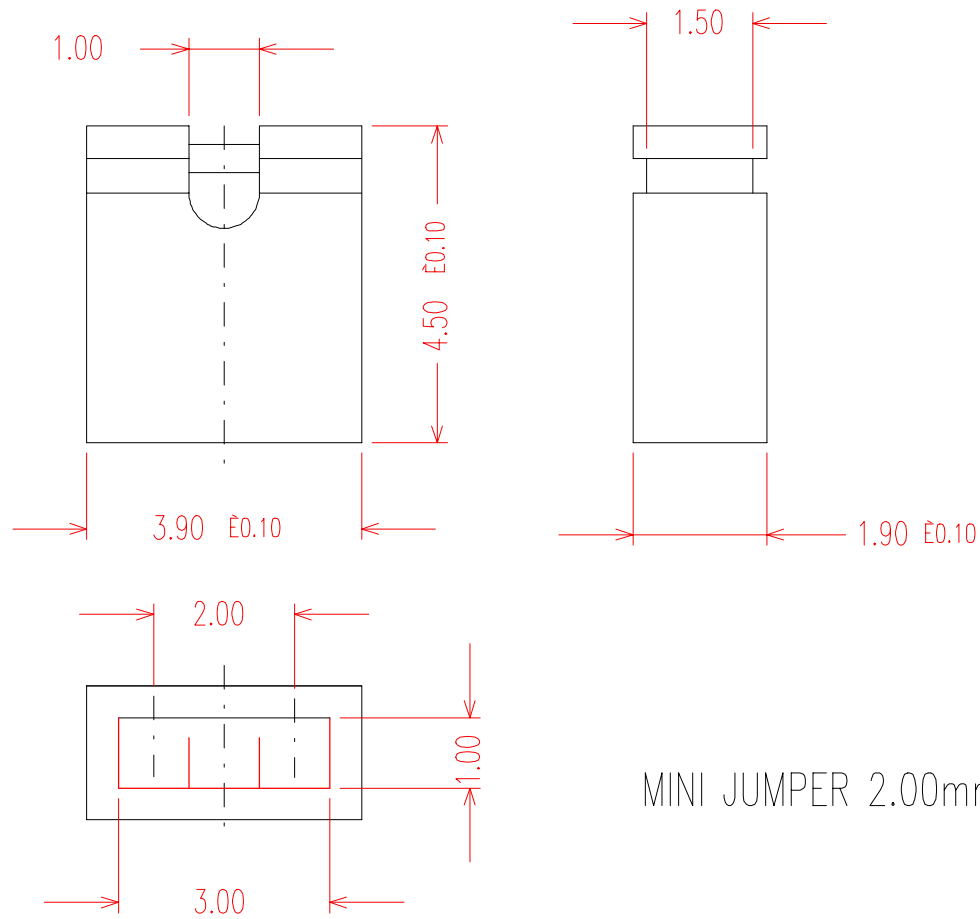

CUSTOMER DRAWING ONLY

MINI JUMPER 2.00mm

Drawn By: LJ, H	Checked By: PFR	Material: Insulator: PBT Contacts: Phosphor Bronze	Chupond America, Inc. 6168 Greenhill Road, New Hope, PA 18938
Drawn: 9/24/94	Scale: None	Plating: Flash Au over Ni	TITLE: MINI JUMPER 2.00mm PITCH
Released: 9/24/94	Sheet 1 of 1	Tolerances: ± 0.125mm; ± 0.25mm; and ±2°	ENG. #: 0501-X-X-XX-X-X Rev.