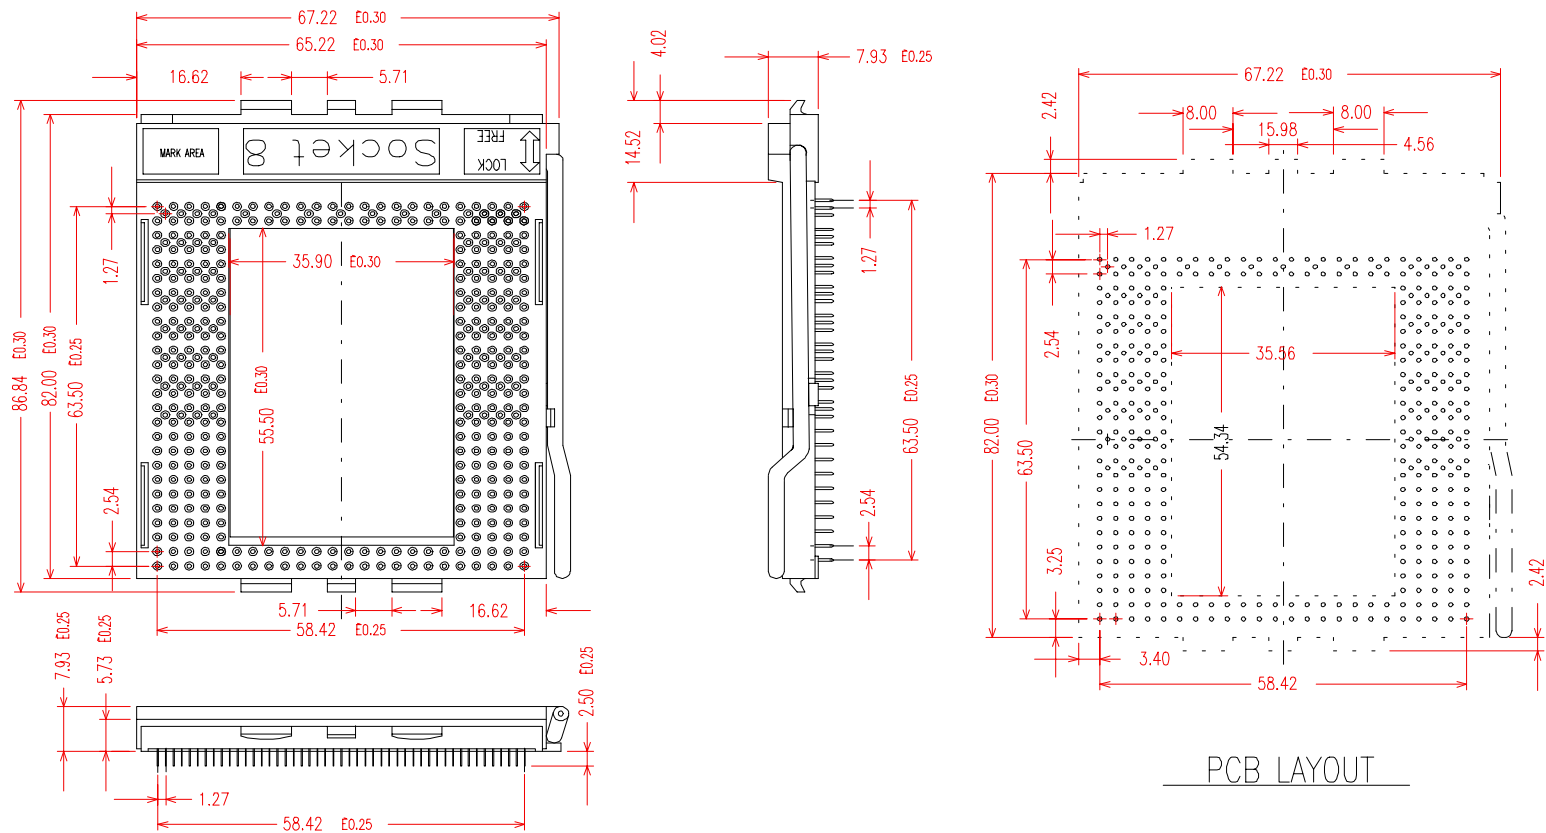

CUSTOMER DRAWING ONLY

Drawn By: LJ H	Checked By: HH	Material: Insulator: LCP; Handle: Stainless Steel; Contacts: Phosphor Bronze	Chupond America, Inc. 6168 Greenhill Road, New Hope, PA 18938 USA
Drawn: 9/10/96	Scale: None	Plating: 20 μ "Au over 50 μ "Ni minimum	TITLE: SOCKET 8 FOR PENTIUM PRO®
Released: 9/10/96	Sheet 1 of 1	Tolerances: +/- 0,125mm; +/- 0,13mm; and +/- 2°	ENG. #: 06844-26387 Rev. G